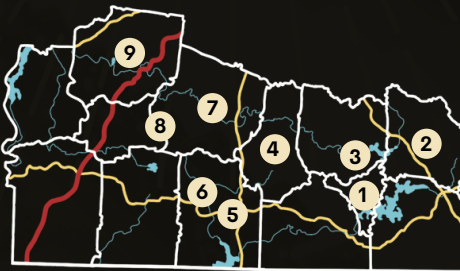

Beans Creek Winery
Manchester, TN (26 miles)

Big Creek Winery Tasting Room
Wartrace, TN (23 miles)

Pickers Creek Winery
Lewisburg, TN (34 miles)

Big Creek Winery
Pulaski, TN (45 miles)

Lexington Vineyard
Lynnville, TN (56 miles)

Grinder's Switch Winery
Columbia, TN (55 miles)

Farmstead Cellar & Tasting Parlour
Columbia, TN (55 miles)

Keg Springs Winery
Hampshire, TN (72 miles)

Amber Falls Winery
Hampshire, TN (72 miles)

Natchez Hills Vineyard
Hampshire, TN (72 miles)

Horseshoe Bend Farm Wines
Centerville, TN (98 miles)

Grinder's Switch Winery
Centerville, TN (89 miles)

(Mileage indicates distance from the Lynchburg Welcome Center)

Towns to Travel

1. Lynchburg
2. Manchester
3. Wartrace
4. Lewisburg
5. Pulaski
6. Lynnville
7. Columbia
8. Hampshire
9. Centerville