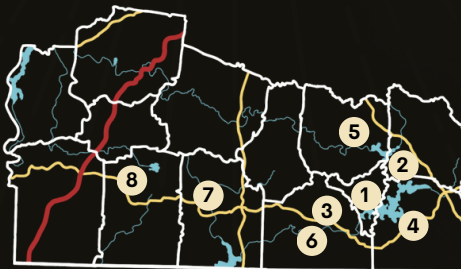

LYNCHBURG WELCOME CENTER.COM

Distilleries
of South Central Tennessee

**HOME TO THE
WORLD'S FAVORITE
TENNESSEE WHISKEY!**

ExperienceTN.com

Distilleries of South Central Tennessee

Jack Daniel Distillery

Lynchburg, TN

American Craft Distillers

Lynchburg, TN (.3 miles)

Cascade Hollow Distilling Co.

Tullahoma, TN (18 miles)

Prichard's Distillery

Kelso, TN (18 miles)

Branchwater Distillery

Winchester, TN (20 miles)

Nearest Green Distillery

Shelbyville, TN (22 miles)

Southern Pride Distillery

Fayetteville, TN (25 miles)

Big Machine Distillery

Lynnville, TN (54 miles)

Gobbler Springs Distillery

Lawrenceburg, TN (84 miles)

(Mileage indicates distances from the Jack Daniel Distillery)

Towns to Travel

1. Lynchburg
2. Tullahoma
3. Kelso
4. Winchester
5. Shelbyville
6. Fayetteville
7. Lynnville
8. Lawrenceburg

DOWNLOAD THE APP